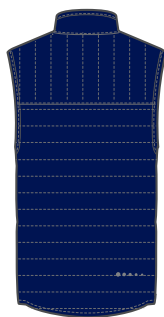

BACK

NAVY BLUE
J340-04

BACK

EMBLEMA

EMBLEMA FIT PADDED JACKET

Style Art. J330	SIZE 4XS - 3XL
--------------------	-------------------

- Padded jacket
- 100% nylon waterp fabric

PADDED JACKET

DESIGN

NAVY
J330-04

BACK

BLACK
J330-01

BACK

ICONA

ICONA SLEEVELESS PADDED JACKET

Style Art. J430	SIZE 4XS - 3XL
--------------------	-------------------

- Sleeveless padded jacket
- 100% nylon waterp fabric

SLEEVELESS PADDED JACKET

DESIGN

NAVY
J430-04

BACK

BLACK
J430-01

BACK

ULTIMA FIT

ULTIMA FIT PADDED JACKET

Style Art. J241	SIZE 4XS - 3XL
--------------------	-------------------

- Padded jacket
- 100% nylon tech ripstop fabric

PADDED JACKET

DESIGN

NAVY
J241-04

BACK

BLACK
J241-01