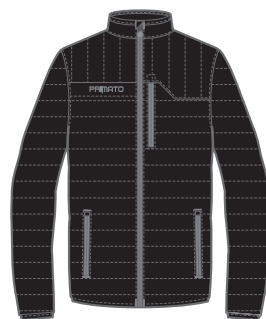

IC3LAND

IC3LAND WINTER HYBRID JACKET

Style Art. J340	SIZE 4XS - 4XL
--------------------	-------------------

- Padded jacket
- 100% micro nylon/ softshell tech padded fabric

PADDED JACKET

DESIGN

BLACK
J340-01

BACK

NAVY BLUE
J340-04

BACK

EMBLEMA

EMBLEMA FIT PADDED JACKET

Style Art. J330	SIZE 4XS - 3XL
--------------------	-------------------

- Padded jacket
- 100% nylon waterp fabric

PADDED JACKET

DESIGN

NAVY
J330-04

BACK

BLACK
J330-01

BACK

ICONA

ICONA SLEEVELESS PADDED JACKET

Style Art. J430	SIZE 4XS - 3XL
--------------------	-------------------

- Sleeveless padded jacket
- 100% nylon waterp fabric

SLEEVELESS PADDED JACKET

DESIGN

NAVY
J430-04

BACK

BLACK
J430-01

BACK

ULTIMA FIT